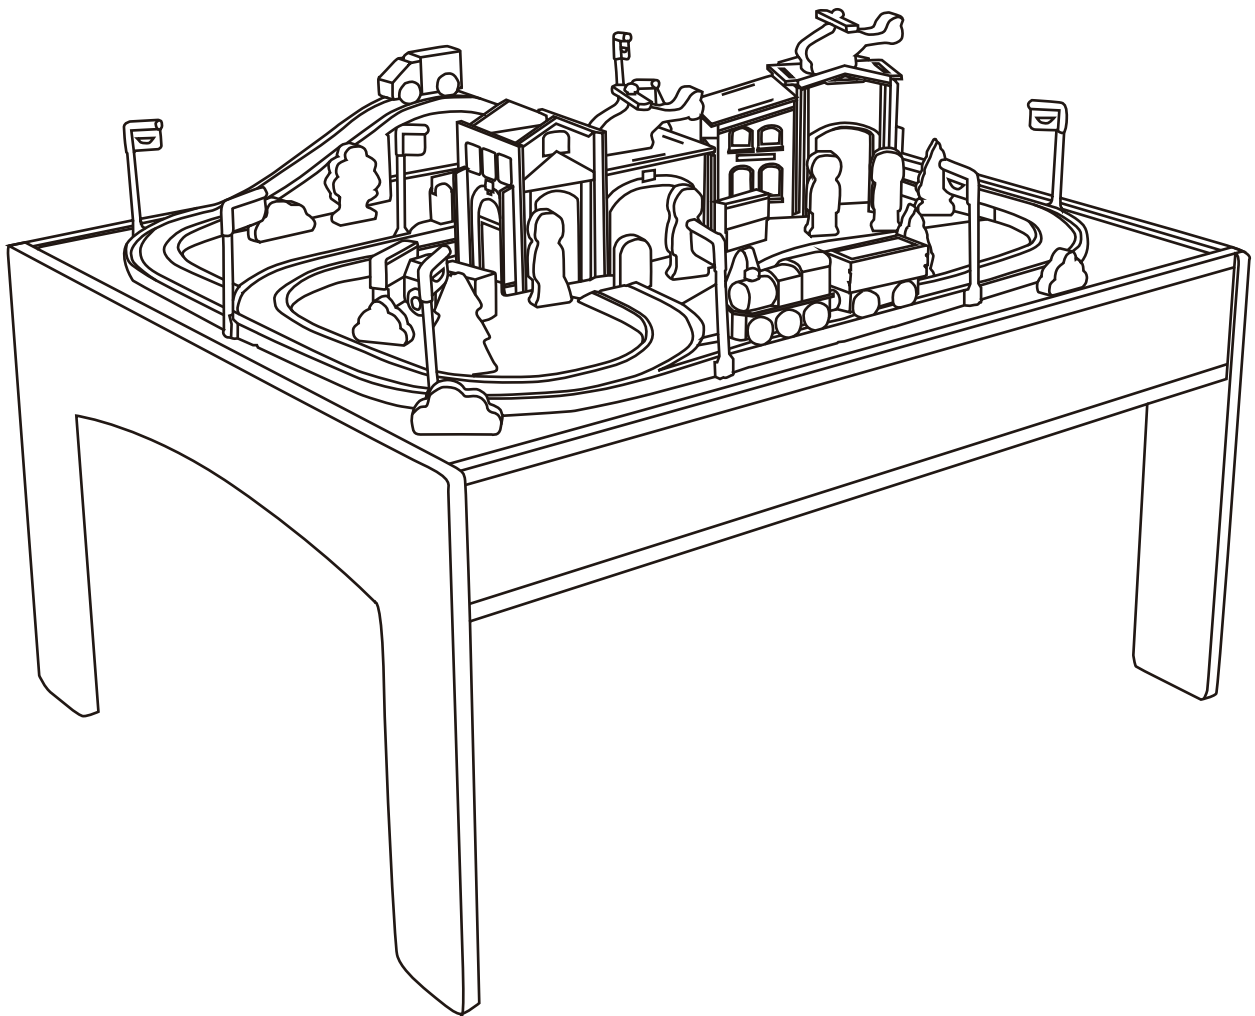

Preschool Play Lab Toys

85 pcs Train and Table set

PS-T0003/PS-T0004
Assembly Instruction

1-800-935-3959
Mon - Fri 9:00am ~ 4:30pm EST
✉ support@teamson.com

+44 (0) 1952-916050
Mon - Thu 9:00am ~ 5:00pm GMT
Friday 9:00am ~ 4:00pm GMT
✉ support@teamson.co.uk

WARNING

CHOKING HAZARD-small parts
Not for children under 3yrs
The toy is to be assembled by an adult.

TEAMSON™

USA ☎ 1-800-935-3959

EU ☎ +44 (0) 1952-916050

Made in China

Product Parts

<p>A</p>  <p>X2</p>	<p>B</p>  <p>X 1</p>
<p>D</p>  <p>X2</p>	<p>C</p>  <p>X 2</p>
<p>1</p>  <p>X6</p>	<p>2</p>  <p>X6</p>
<p>3</p>  <p>X10</p>	<p>4</p>  <p>X1</p>

Step 1

Step 2

Step 3

Step 4

Step 5

Step 6

Track Components