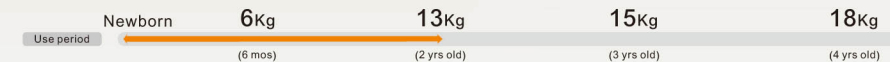

BABYBED

Mother feels secure when the baby feels comfortable!

Movable rotary lever
Slide switch attached
Easy to change diapers!

PLAYARD

Accompany the baby to grow up. For long time use!

Move the bed board down to become a game bed, which can provide the baby a safe play area!

A bed that
『can be used in any place』

CAN SLEEP · FOLDABLE · PORTABLE CRIB

NEW! COCONEL
ココネル

No matter when or where, baby can sleep very well. Easy to folded and retract. Convenient to carry after retraction. Whether for a family trip or a relative visiting, provide baby a secure and comfortable environment to sleep in any place. Aprica new concept of crib "COCONEL Random Bed" is now available.